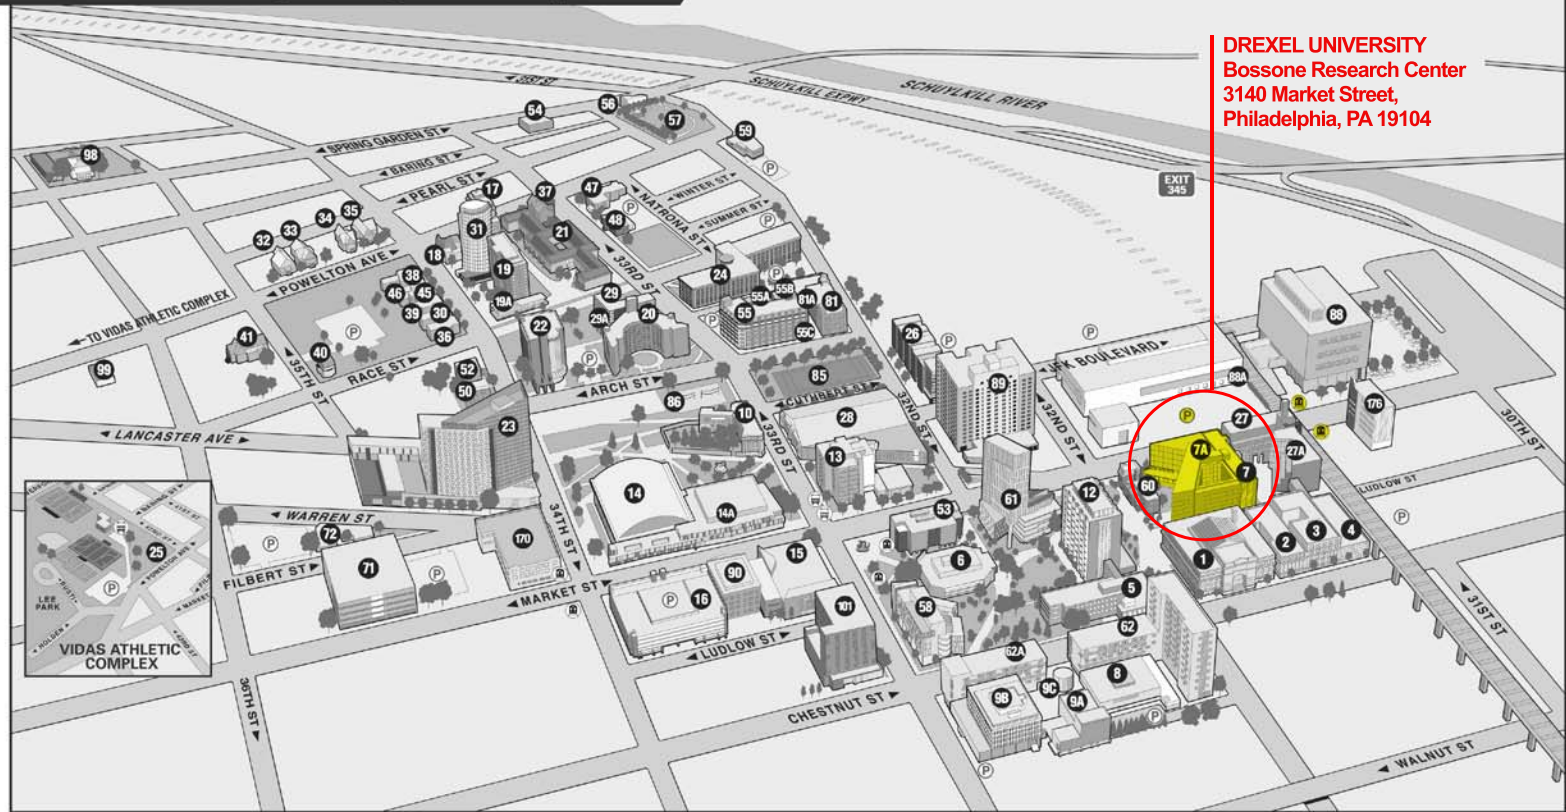

DREXEL UNIVERSITY
Bossone Research Center
3140 Market Street,
Philadelphia, PA 19104

Mandell Theater	9A
Nesbitt Hall	13
<i>Dornsife School of Public Health</i>	
Northside Dining Terrace	19A
One Drexel Plaza	88
<i>School of Education</i>	
Papadakis Integrated Sciences Building	58
Parking Garage	16
Pearlstein Business Learning Center	53
<i>Close School of Entrepreneurship</i>	
Peck Alumni Center	60
Perelman Center for Jewish Life	52
PSA Building	47
Randell Hall	2
Residence Halls	
Calhoun Hall	20
Caneris Hall	26
Kelly Hall	19
Millennium Hall	31
Myers Hall	21
North Hall	24
Race Hall	29
Towers Hall	22
Van Rensselaer Hall	17
Ross Commons	18
Rush Building	10
<i>College of Computing & Informatics</i>	
Sorority Houses	
Alpha Sigma Alpha	39
Delta Phi Epsilon	46
Delta Zeta	36
Phi Mu	33
Phi Sigma Sigma	33
Stratton Hall	5
The Study at University City (Hotel)	101
The Summit	23
University Crossings	89
URBN Center	71
<i>Westphal College of Media Arts & Design</i>	
URBN Center Annex	72
Vidas Athletic Complex	25
208 N. 35th Street	41
225 N. 32nd Street	59
400 N. 31st Street	56
3020 Market Street	176
3101 Market Street	88A
3201 Arch Street	81
3201 Arch Annex	81A
3210 Cherry Street	55B
3210 Spring Garden Street	54
3401 Market Street	170
3608 Powelton Avenue	99